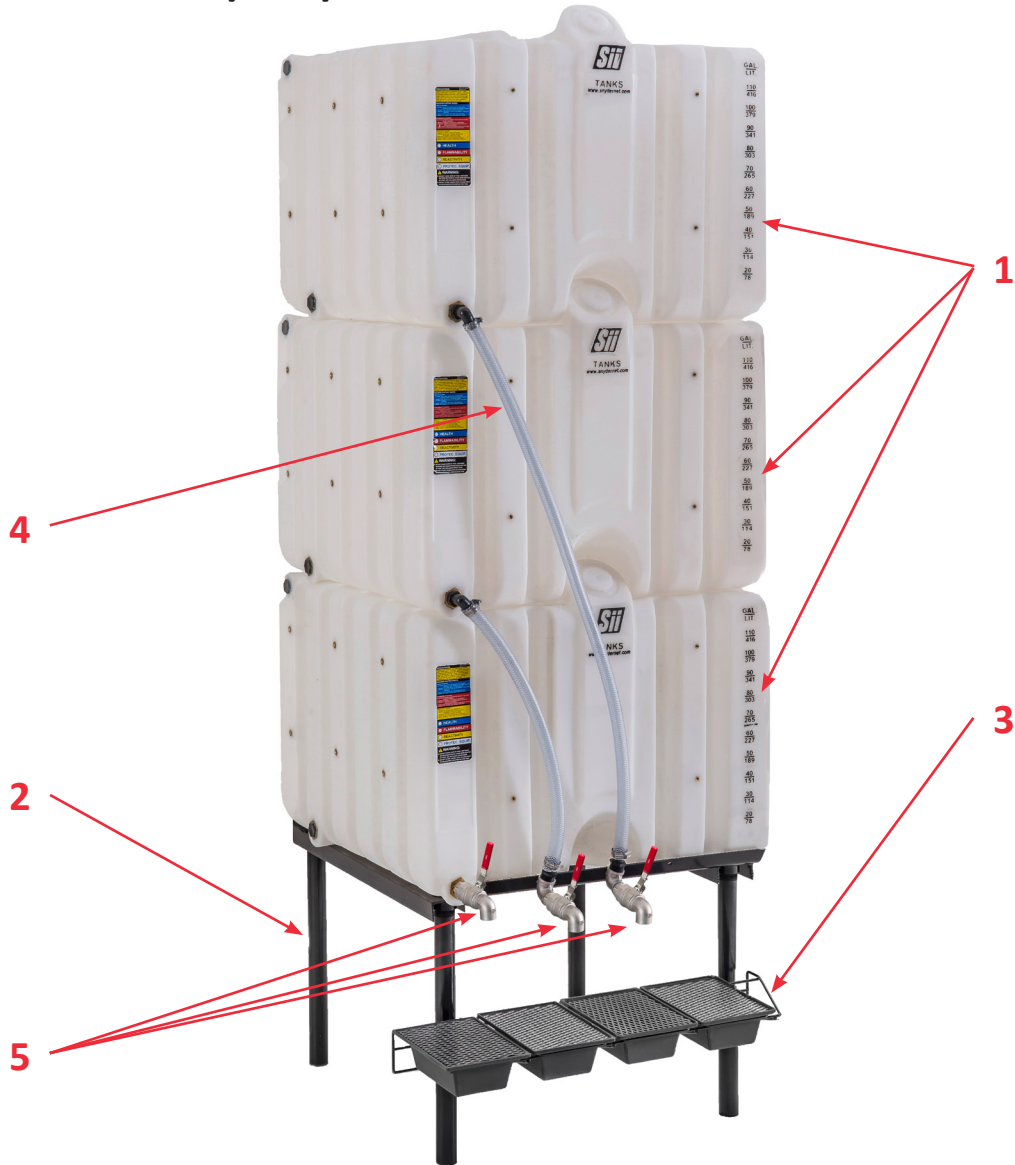

1034300N95401

ASM 120/120/120 GRAVITY FEED CUBETAINER

- | | | |
|----|-------------------|--------------------------------|
| 1. | (3) 1032200N95401 | TK 120G STACK LUBE HD/NAT |
| 2. | (1) 34702282 | STACK LUBE STAND CS/BLK |
| 3. | (1) 34702272 | STACK LUBE DRIP TRAY KIT |
| 4. | (1) 34702300 | STACK LUBE 3-TANK ACCS PACKAGE |
| 5. | (3) 35400436 | VALVE 1IN 316SS SPRING RELEASE |
| 6. | (1) 99800088 | INSTRUCTIONS |